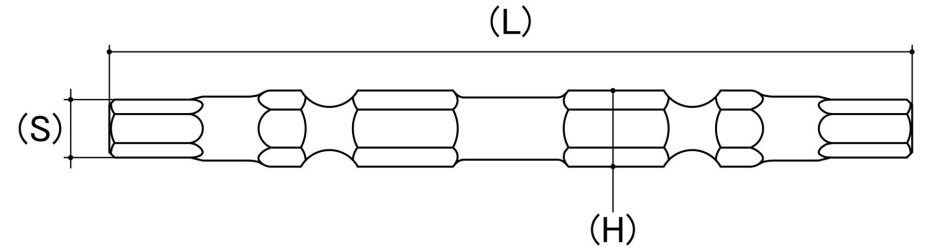

Hex Double Ended Driver Bit

Series: ThunderMAX Impact

Drive Type: Hex

Brand: Alpha

Magnetised: Yes

Material: Alloy Tool Steel

Finish: Black Oxide

System Of Measurement: Metric

Comments: Heavy Duty: Designed for 18v Battery Power Tools

*CAD drawings shown for graphic representation only.**

Size (S)	Length (L) (mm)	Hex Size (H) (inches)	Driver Bit Style	Sold in Packs of	sku (qfind)
	Nom				
M5	65	1/4	Power	1	11HD565TMAC1